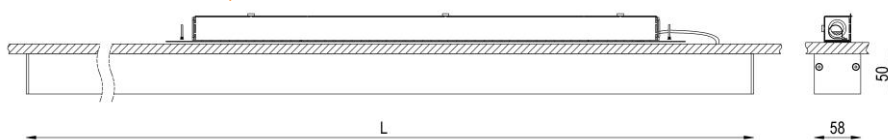

**EN** | A slim shape surface mounted luminaire in extruded aluminium. Version with microprism diffuser provides high visual comfort. Integrated sensor for presence and daylight available for optimized energy savings. Optionally the luminaire is available with integrated LED emergency light. Standard colours: white and black, other colours available on request. Non-standard luminaire lengths available. Power supply box for external mounting included. Light colour temperature 3000K, other colour temperatures available on request. Colour rendering CRI > 80, colour tolerance MacAdam 3. DALI dimmable version available. Lifetime 60 000 h (L80/B10). Protection degree IP20.

LINEA AL L2 140 OP

LINEA AL L2 140 MP

Vaizdas iš šviestuvo šono | Side view

Modelis   Model	W	lm	Balastas   Ballast	Švietimo kryptis   Distribution	Sklaidytuvas   Diffuser	L, mm	Kodas   Code
LINEA AL L2 141	25	2928	ON/OFF	Tiesioginė   direct	Opalinis   Opal	1436	L141S1250DOP00*L0
		2470			Mikroprizmatinis   Conical Prism		L141S1250DCP00*L0
		2928	DALI		Opalinis   Opal		L141S1250DOP00*L1
		2470			Mikroprizmatinis   Conical Prism		L141S1250DCP00*L1
LINEA AL L2 281	50	5855	ON/OFF	Tiesioginė   direct	Opalinis   Opal	2851	L281S1500DOP00*L0
		4940			Mikroprizmatinis   Conical Prism		L281S1500DCP00*L0
		5855	DALI		Opalinis   Opal		L281S1500DOP00*L1
		4940			Mikroprizmatinis   Conical Prism		L281S1500DCP00*L1
LINEA AL L2 421	75	8783	ON/OFF	Tiesioginė   direct	Opalinis   Opal	4281	L421S1750DOP00*L0
		7410			Mikroprizmatinis   Conical Prism		L421S1750DCP00*L0
		8783	DALI		Opalinis   Opal		L421S1750DOP00*L1
		7410			Mikroprizmatinis   Conical Prism		L421S1750DCP00*L1