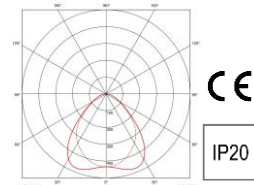

LINEA 140 ME DIR MP