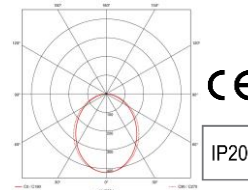

LED
Modelis |
Model

Modelis | Model	W	lm	Balastas | Ballast	Švietimo kryptis | Distribution	Skaidytuvai | Diffuser	L, mm	Kodas | Code
LINEA 420 ME	73	8783	ON/OFF	Tiesioginė | direct	Opalinis | Opal	4210	L420S0730DOP00*L0
		7245			Mikroprizmatinis | Conical Prism		L420S0730DCP00*L0
		8783	DALI		Opalinis | Opal		L420S0730DOP00*L1
		7245			Mikroprizmatinis | Conical Prism		L420S0730DCP00*L1

* - Spalva | Colour: W-balta | white (RAL 9016); B-juoda | black (RAL 9005)

LINEA 140 HO DIR OP