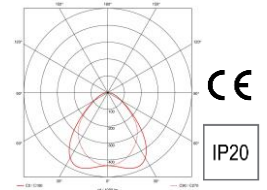

* - Spalva | Colour: W-balta | white (RAL 9016); B-juoda | black (RAL 9005)

LINEA 140 HO DIR OP

LINEA 140 HO DIR MP

 **LED**
Modelis |
Model

Modelis Model	W	lm	Balastas Ballast	Švietimo kryptis Distribution	Skaidytuvai Diffuser	L, mm	Kodas Code
LINEA 120 HO	29	3513	ON/OFF	Tiesioginė direct	Opalinis Opal	1128	L120S0290DOP00*L0
		2901			Mikroprizmatinis Conical Prism		L120S0290DCP00*L0
		3513	DALI		Opalinis Opal		L120S0290DOP00*L1
		2901			Mikroprizmatinis Conical Prism		L120S0290DCP00*L1
LINEA 140 HO	36	4391	ON/OFF	Tiesioginė direct	Opalinis Opal	1408	L140S0360DOP00*L0
		3626			Mikroprizmatinis Conical Prism		L140S0360DCP00*L0
		4391	DALI		Opalinis Opal		L140S0360DOP00*L1
		3626			Mikroprizmatinis Conical Prism		L140S0360DCP00*L1
LINEA 170 HO	43	5270	ON/OFF	Tiesioginė direct	Opalinis Opal	1690	L170S0430DOP00*L0
		4352			Mikroprizmatinis Conical Prism		L170S0430DCP00*L0
		5270	DALI		Opalinis Opal		L170S0430DOP00*L1
		4352			Mikroprizmatinis Conical Prism		L170S0430DCP00*L1
LINEA 280 HO	72	8783	ON/OFF	Tiesioginė direct	Opalinis Opal	2810	L280S0720DOP00*L0
		7253			Mikroprizmatinis Conical Prism		L280S0720DCP00*L0
		8783	DALI		Opalinis Opal		L280S0720DOP00*L1
		7253			Mikroprizmatinis Conical Prism		L280S0720DCP00*L1
LINEA 420 HO	108	13174	ON/OFF	Tiesioginė direct	Opalinis Opal	4210	L420S1080DOP00*L0
		10879			Mikroprizmatinis Conical Prism		L420S1080DCP00*L0
		13174	DALI		Opalinis Opal		L420S1080DOP00*L1
		10879			Mikroprizmatinis Conical Prism		L420S1080DCP00*L1