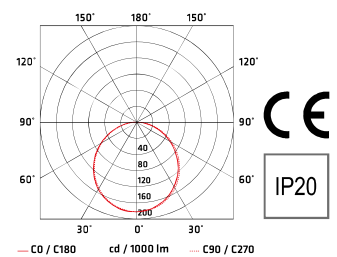

VINDO 48 LED OP
32W 134 lm/W