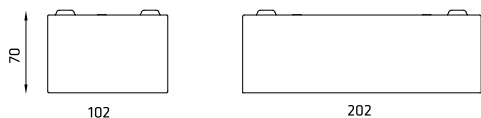

Vindo V 20

LT | Paviršiniai šviestuvai komplektuojami su LED šviesos šaltiniais. Šviesos išsklaidymui naudojamas matinis organinis sklaidytuvas. Šviestuvo plieninis korpusas padengtas baltais (RAL 9003) milteliniais dažais. Šviesos spalvos temperatūra 3000 K, kitos spalvinės temperatūros pagal atskirą paklausimą. Aukštas spalvų atkūrimas CRI > 80, leistinas nuokrypis MacAdam 3. Tarnavimo trukmė 60 000 val. (L80/B10). Apsaugos laipsnis IP20.

EN | Luminaire for surface mounting. Can be equipped with built-in LED's. Steel housing with white (RAL 9003) powder coating. Opal PMMA diffuser. LED version provides light colour temperature 3000K, other colour temperatures available on request. Colour rendering CRI > 80, colour tolerance MacAdam 3. Lifetime 60 000h (L80/B10). Protection degree IP20.

Vindo V 20