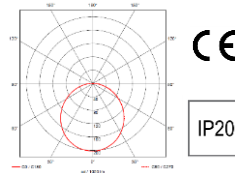

VINDO V 57 OP
1x24W