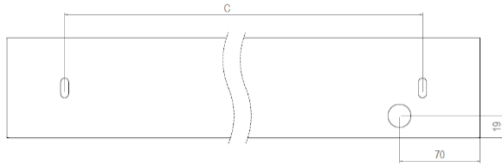

Vaizdas iš viršaus | Top view