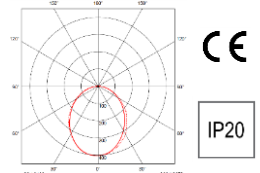

VINDO V 120 LED OP
22W 116 lm/W