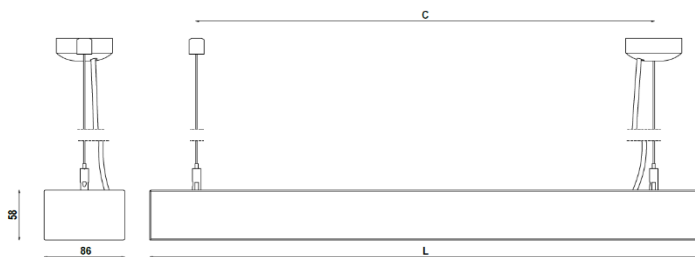

Vaizdas iš šviestuvo šono | Side view